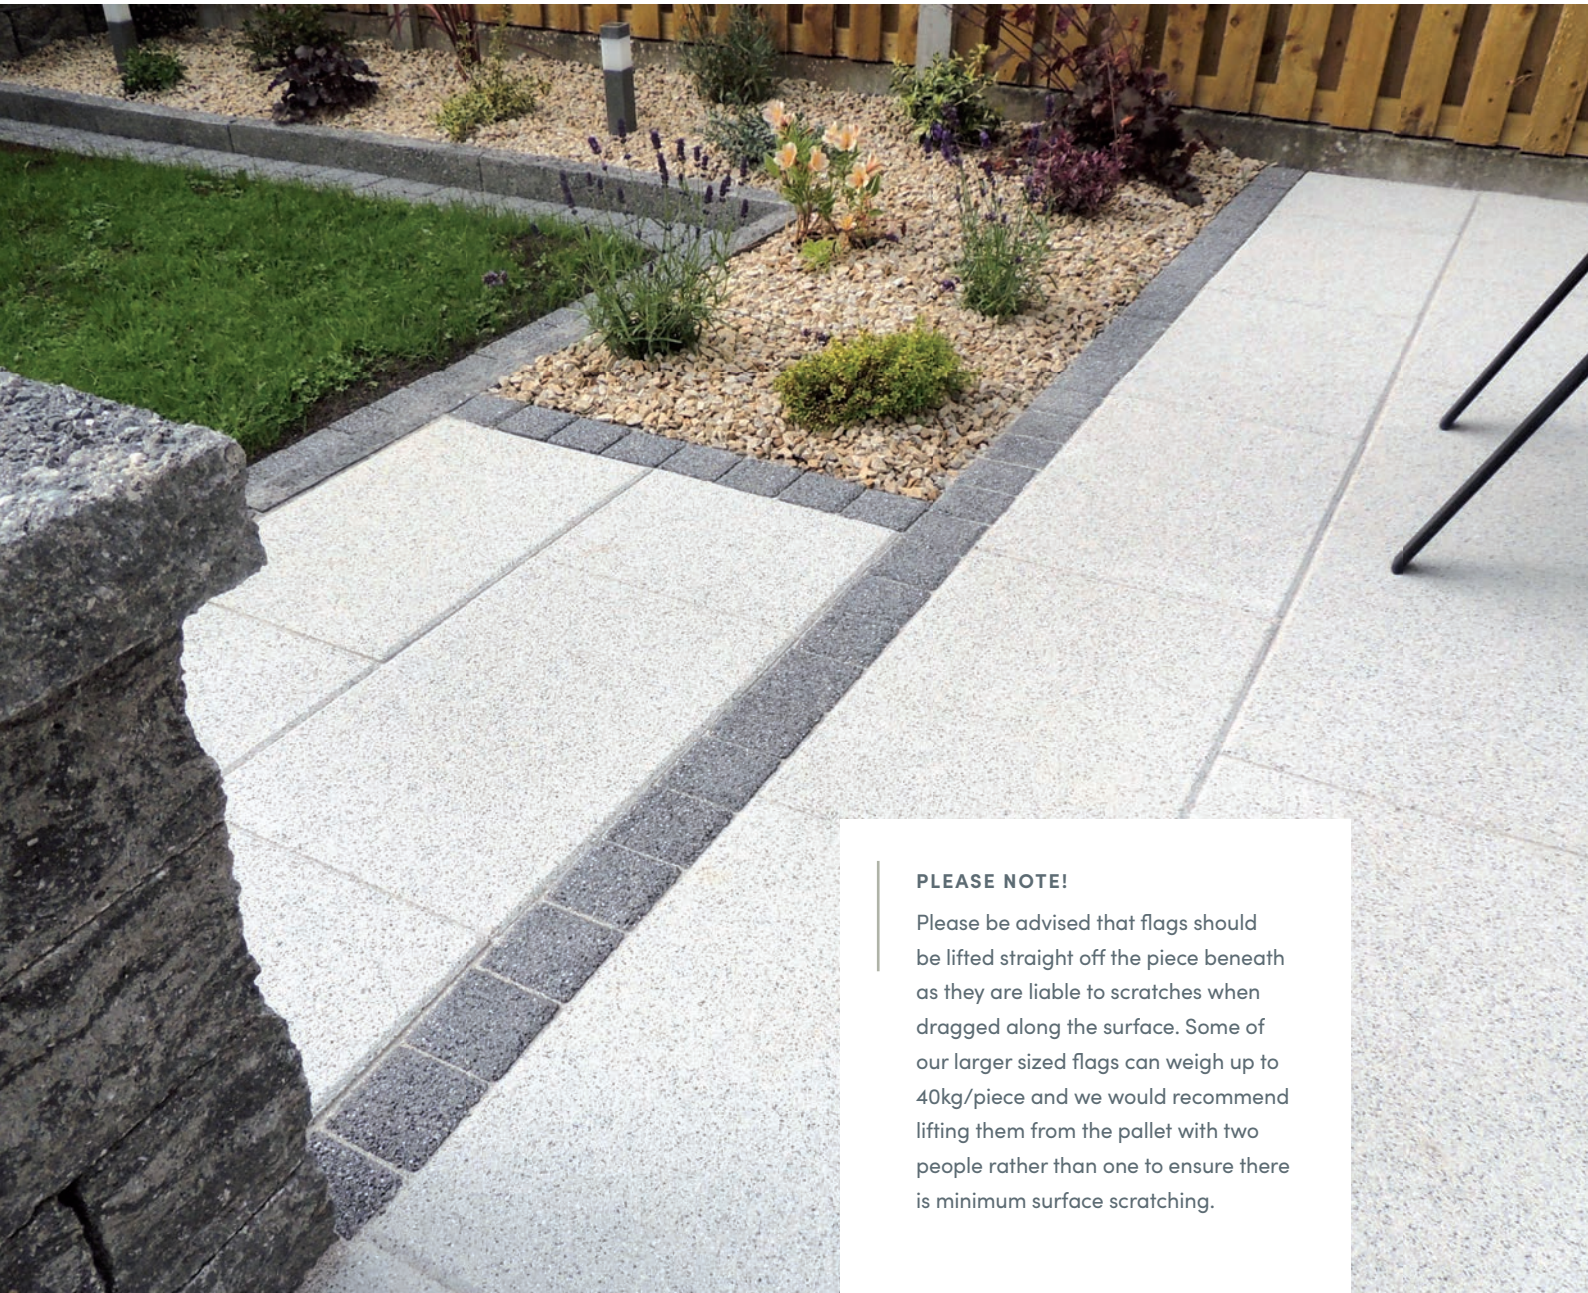

Ballykane - 20mm

Golden Flint - 20mm

JUST TO NOTE...

Range correct at time of print*

*Available in Republic of Ireland only

installation & product care

PLEASE NOTE!

Please be advised that flags should be lifted straight off the piece beneath as they are liable to scratches when dragged along the surface. Some of our larger sized flags can weigh up to 40kg/piece and we would recommend lifting them from the pallet with two people rather than one to ensure there is minimum surface scratching.